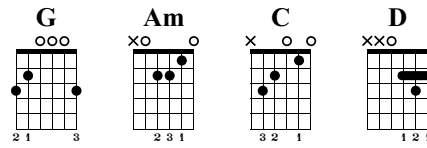

Interessante Rhythmusgitarre G Am C D

Music by Richard Dopler

Standard tuning

♩ = 72

The musical score is written in 3/4 time with a key signature of one sharp (F#). It consists of two systems of music. The first system covers measures 1 through 4, and the second system covers measures 5 through 8. Each system includes a treble clef staff with a key signature of one sharp and a 3/4 time signature. Below the treble staff is a guitar tablature staff with six lines labeled T (treble), A, and B (bass). The score includes chord diagrams for G, Am, C, and D, and fingering numbers for the guitar. The piece ends with a double bar line and repeat dots.