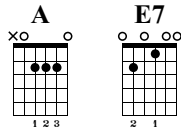

Rock My Soul

Words & Music by Traditional

Standard tuning

Moderate ♩ = 120

1 A

2

3 E7

f

Rock my soul in the bo- som of Ab- ra- ham, Rock my soul in the

4

5 A

6

bo- som of Ab- ra- ham, Rock my soul in the bo- som of Ab- ra- ham,

7 E7

8 A

9 A

Oh, rock my soul. So high, you

10

11 E7

12

can't get o- ver it, so high, you can't get un- der it,

13 A

14

15 E7

so wide, you can't get round of it, you can't get through the

16 A

door.