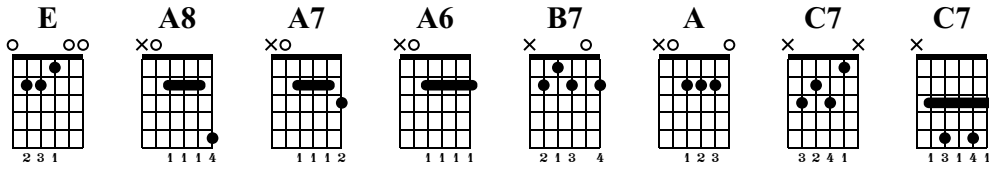

When the Sun Goes Down

Bearbeitung: Richard Dopler

Words & Music by Leroy Carr

Standard tuning

♩ = 80

Measures 1-5. Chords: E, H, H. Includes treble and bass clef staves with guitar tablature.

Measures 6-9. Chords: A8, A7, A8, A7, A6, E. Includes treble and bass clef staves with guitar tablature.

Measures 10-13. Chords: B7, A7, E, A, C7, E, C7B7. Includes treble and bass clef staves with guitar tablature.